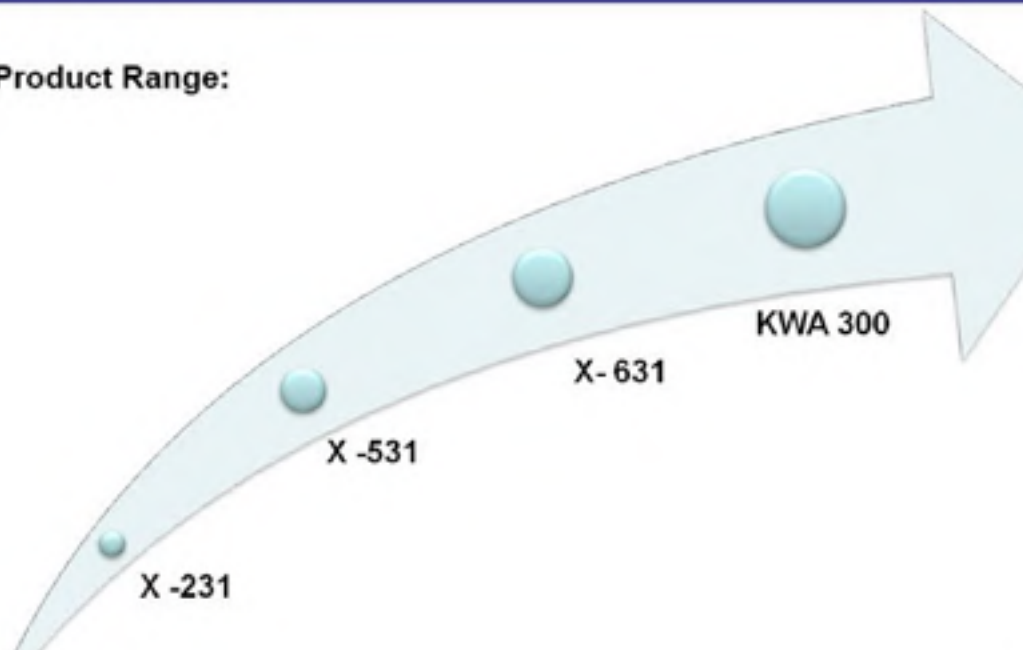

Introduction

Product Range: