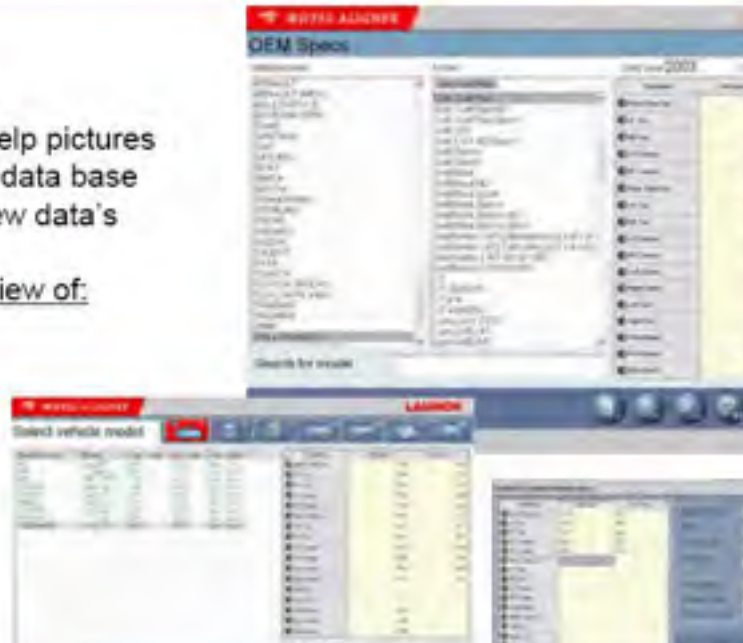

LAUNCH

Features

Target data:

- ✓ X-large Database
- ✓ With adjustment help pictures
- ✓ Customer defined data base
- ✓ Easy editing for new data's

Selection with overview of:

- ✓ Manufacturer
- ✓ Model
- ✓ Year
- ✓ Depending specs